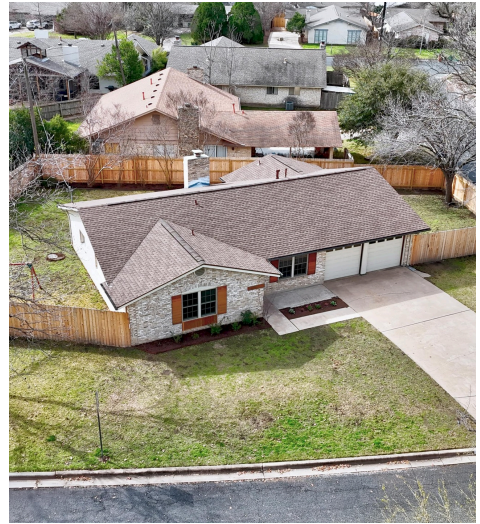

2107 Wooten Drive
Austin, TX 78757

See online or with your mobile device:
<https://2107wootendrive.mls.tours>

Floor Plan Created By Cubicasa App. Measurements Deemed Highly Reliable But Not Guaranteed.

Tory Ketter