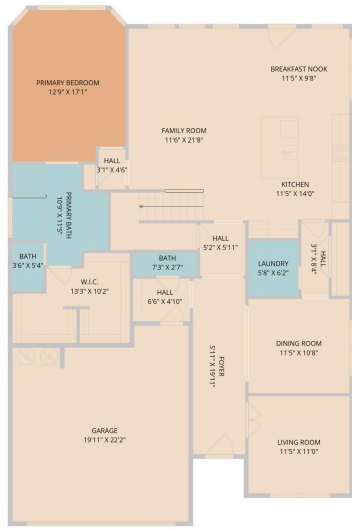

1ST FLOOR

2ND FLOOR