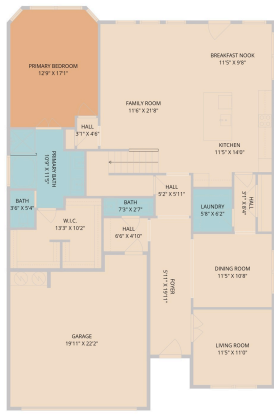

TWIST TOURS