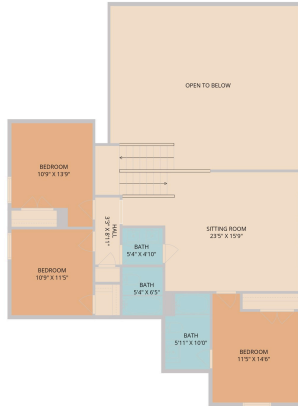

TWIST TOURS