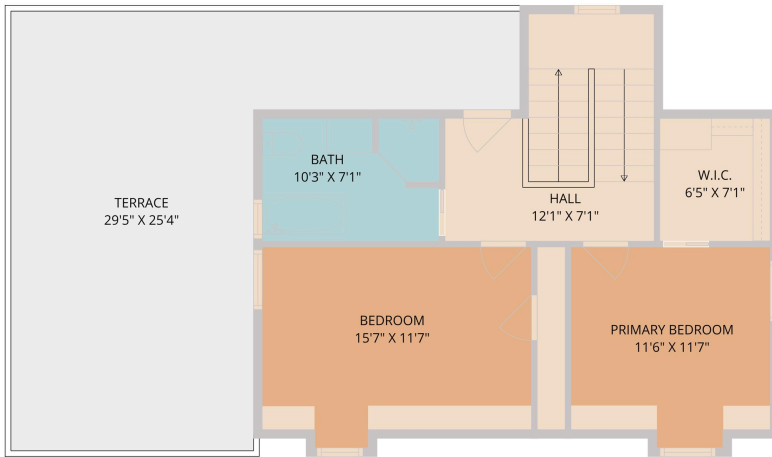

TWIST TOURS