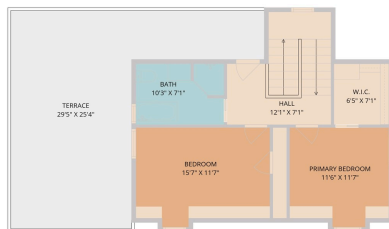

TWIST TOURS