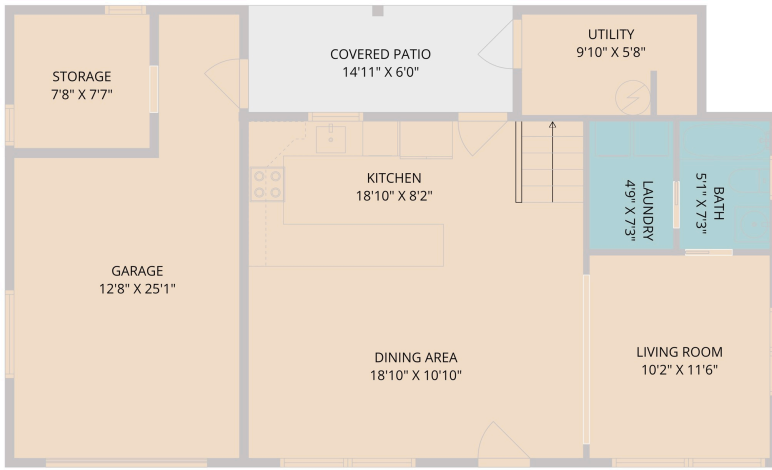

TWIST TOURS

TWIST TOURS

2ND FLOOR

1ST FLOOR

TWIST TOURS

© 2026 331 Enterprises, LLC. All rights reserved. This floor plan is an approximation of existing structures and features and is provided for convenience only with the permission of the seller. All measurements are approximate and not guaranteed to be exact or to scale. Buyer should confirm measurements using their own sources.