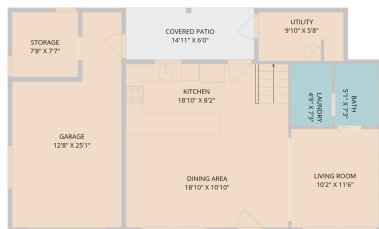

2ND FLOOR

1ST FLOOR