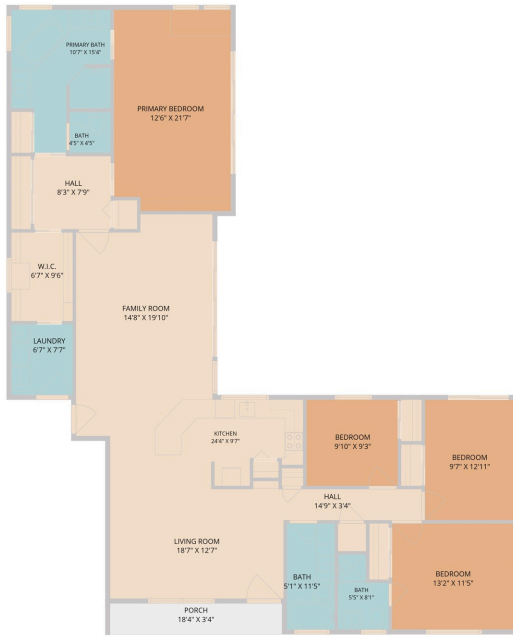

**TWIST
TOURS**

© 2026 331 Enterprises, LLC. All rights reserved. This floor plan is an approximation of existing structures and features and is provided for convenience only with the permission of the seller. All measurements are approximate and not guaranteed to be exact or to scale. Buyer should confirm measurements using their own sources.