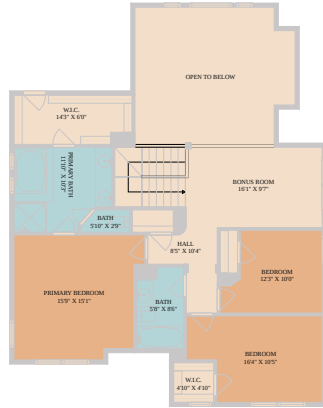

TWIST TOURS