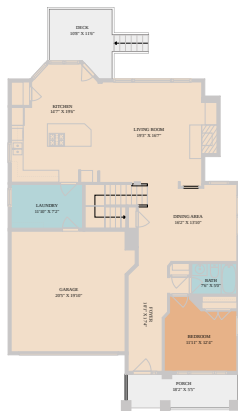

TWIST TOURS