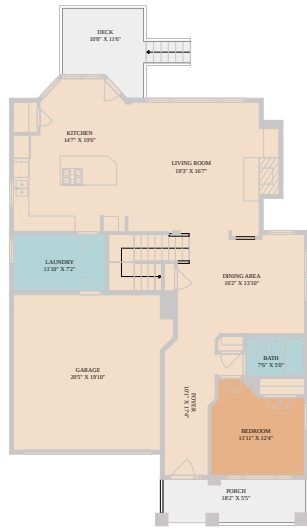

**TWIST
TOURS**