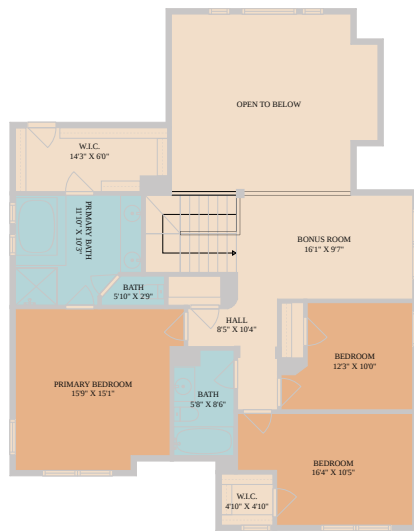

**TWIST
TOURS**