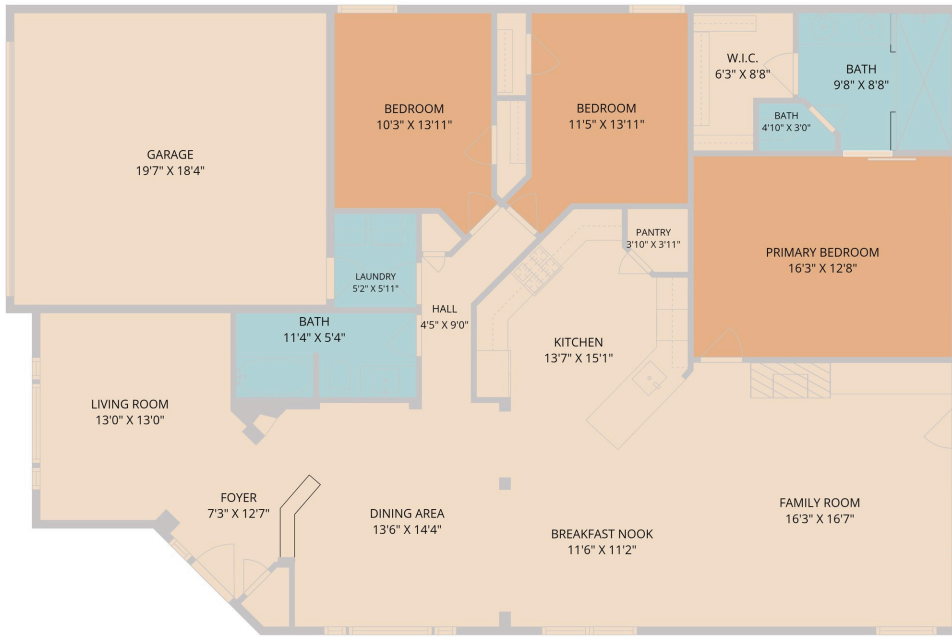

**TWIST
TOURS**

© 2026 331 Enterprises, LLC. All rights reserved. This floor plan is an approximation of existing structures and features and is provided for convenience only with the permission of the seller. All measurements are approximate and not guaranteed to be exact or to scale. Buyer should confirm measurements using their own sources.