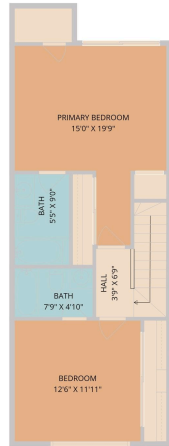

**TWIST
TOURS**