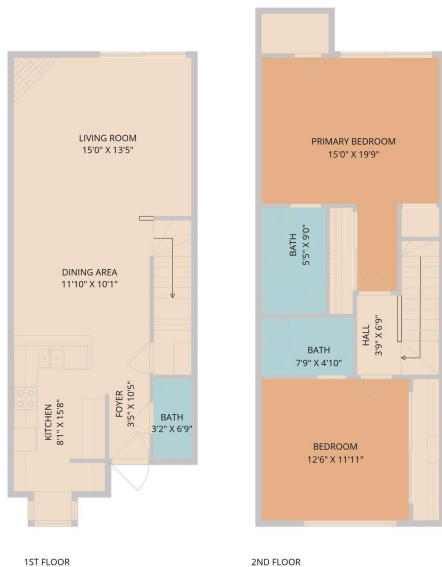

TWIST
TOURS

1ST FLOOR

2ND FLOOR