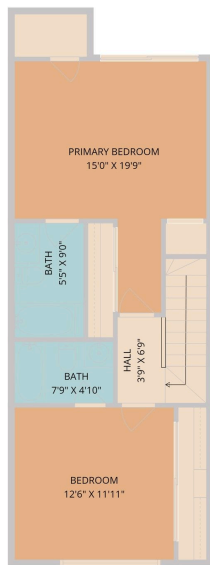

TWIST
TOURS