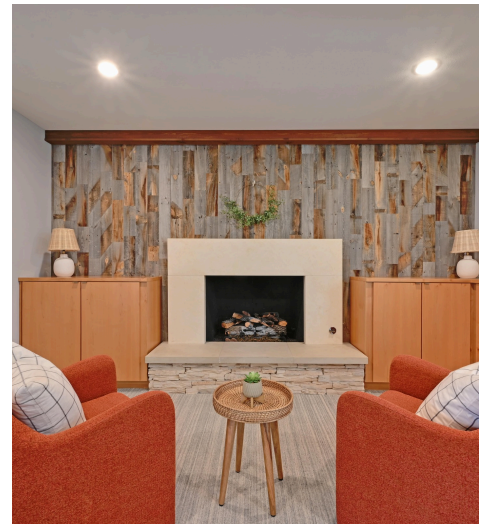

TOTAL: 2104 sq. ft
FLOOR 1: 2104 sq. ft
EXCLUDED AREAS: SCREENED PORCH: 261 sq. ft, FIREPLACE: 14 sq. ft

© 2025 TBD. All rights reserved. This floor plan is an approximation of existing structures and features and is provided for convenience only with the permission of the seller. All measurements are approximate and not guaranteed to be exact or to scale. Buyer should confirm measurements using their own sources.