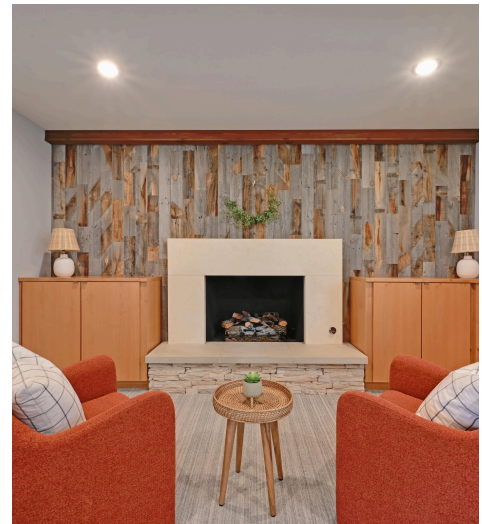

Robie Dodson
Broker Associate

📞 5125654701

✉️ robie@wildflowerpropertygroup.com

© 2025 TBD. All rights reserved. This floor plan is an approximation of existing structures and features and is provided for convenience only with the permission of the seller. All measurements are approximate and not guaranteed to be exact or to scale. Buyer should confirm measurements using their own sources.