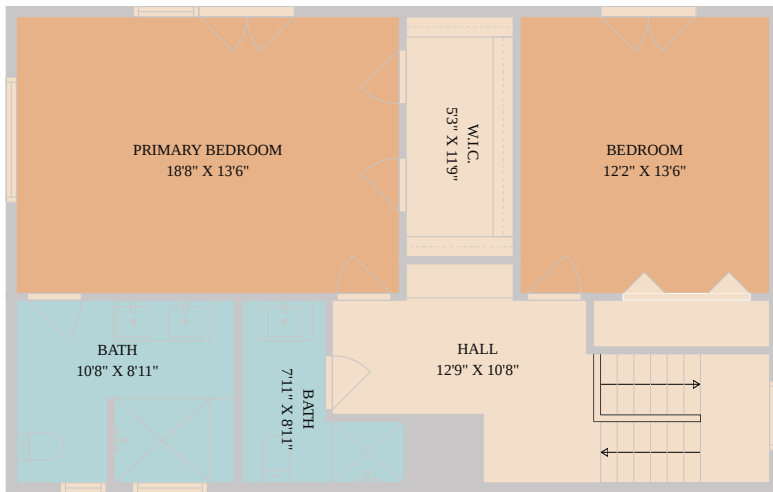

**TWIST
TOURS**