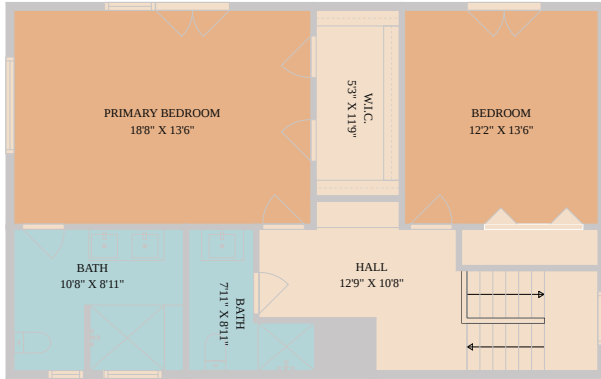

TWIST TOURS