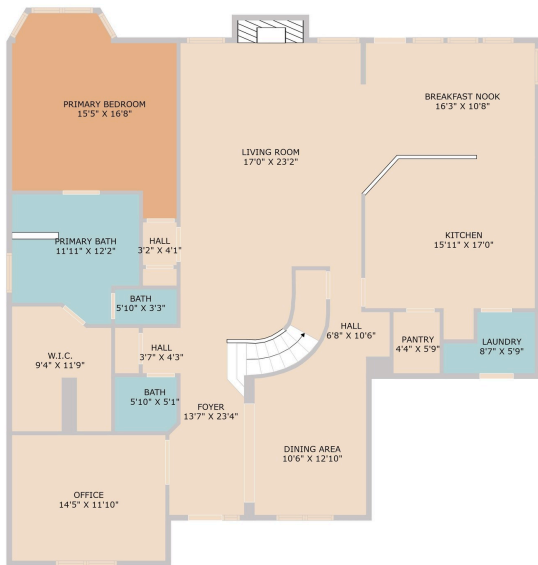

TWIST TOURS