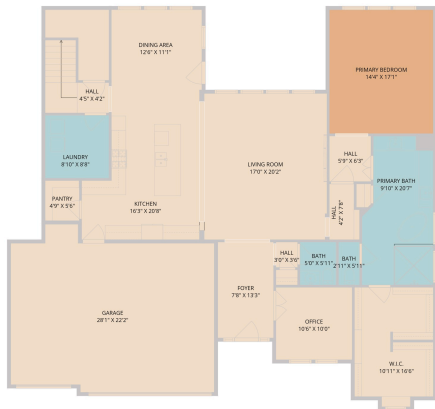

TWIST TOURS