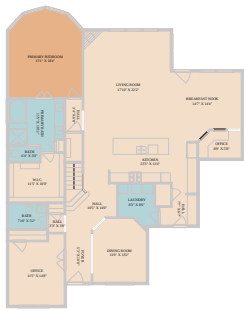

TWIST TOURS

1ST FLOOR

TWIST TOURS

2ND FLOOR

TWIST TOURS