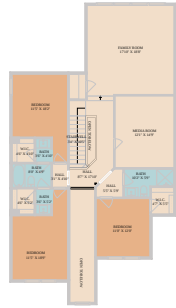

TWIST TOURS

1ST FLOOR

TWIST TOURS

2ND FLOOR

TWIST TOURS