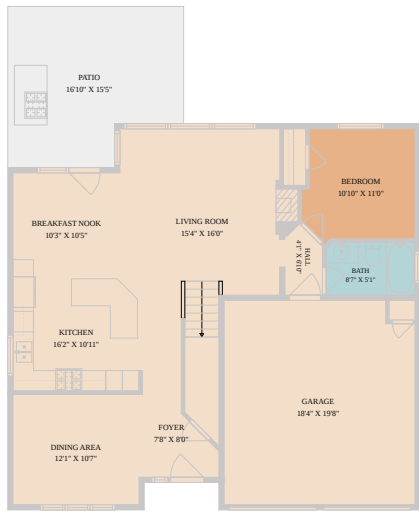

TWIST TOURS

TWIST TOURS

1ST FLOOR

2ND FLOOR

TWIST TOURS

© 2026 331 Enterprises, LLC. All rights reserved. This floor plan is an approximation of existing structures and features and is provided for convenience only with the permission of the seller. All measurements are approximate and not guaranteed to be exact or to scale. Buyer should confirm measurements using their own sources.