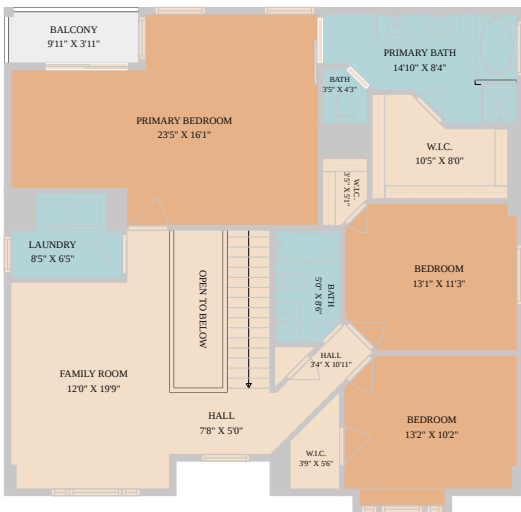

TWIST TOURS