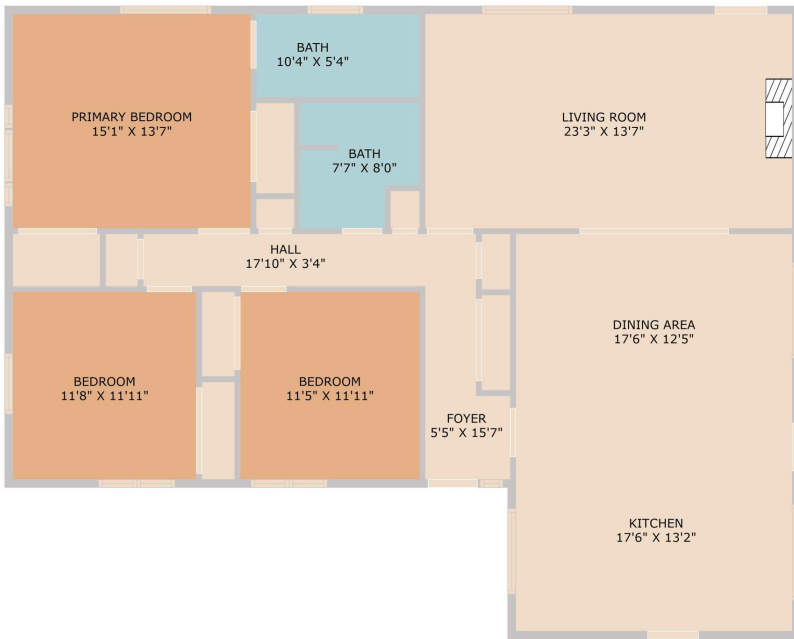

2607 Cascade Drive
Austin, TX 78757

See online or with your mobile device:
<https://2607cascadedrive.mls.tours>

TWIST TOURS

Floor Plan Created By Cubicasa App. Measurements Deemed Highly Reliable But Not Guaranteed.

© 2025 TBD. All rights reserved. This floor plan is an approximation of existing structures and features and is provided for convenience only with the permission of the seller. All measurements are approximate and not guaranteed to be exact or to scale. Buyer should confirm measurements using their own sources.