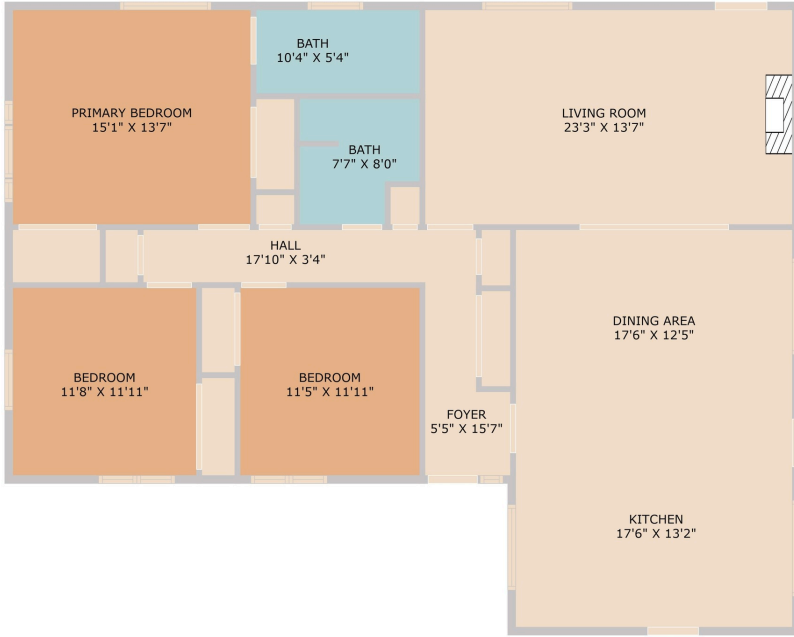

**TWIST
TOURS**

Holly Mace Massingill

📞 512-413-9363

✉️ holly@hollytherealtor.com

© 2025 TBD. All rights reserved. This floor plan is an approximation of existing structures and features and is provided for convenience only with the permission of the seller. All measurements are approximate and not guaranteed to be exact or to scale. Buyer should confirm measurements using their own sources.