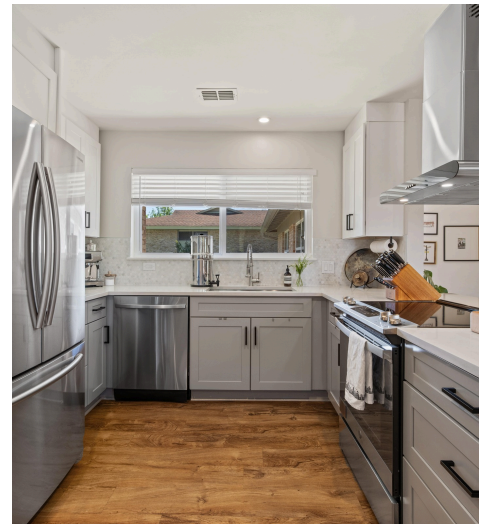

**TWIST
TOURS**

Holly Mace Massingill

📞 512-413-9363

✉️ holly@hollytherealtor.com

© 2025 TBD. All rights reserved. This floor plan is an approximation of existing structures and features and is provided for convenience only with the permission of the seller. All measurements are approximate and not guaranteed to be exact or to scale. Buyer should confirm measurements using their own sources.