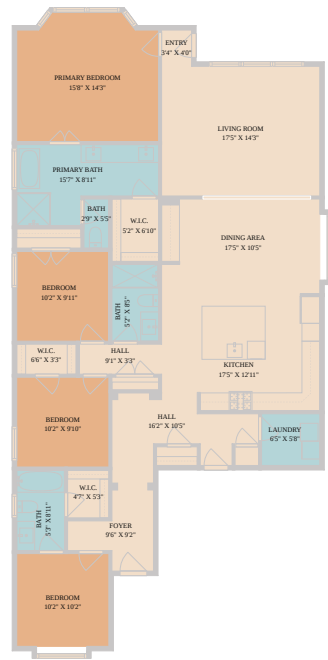

**TWIST
TOURS**

© 2026 331 Enterprises, LLC. All rights reserved. This floor plan is an approximation of existing structures and features and is provided for convenience only with the permission of the seller. All measurements are approximate and not guaranteed to be exact or to scale. Buyer should confirm measurements using their own sources.