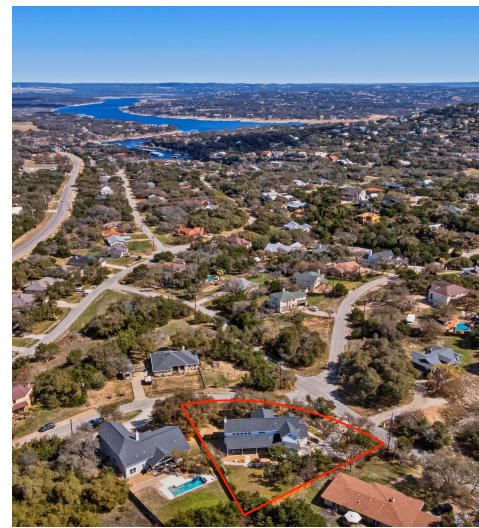

501 Alva Drive
Briarcliff, TX 78669

See online or with your mobile device:
<https://501alvadrive.mls.tours>

Ana Swanson

Broker Associate, Realtor

📞 512-663-5816

✉️ ana@swanson-realty.com

🌐 swanson-realty.com/