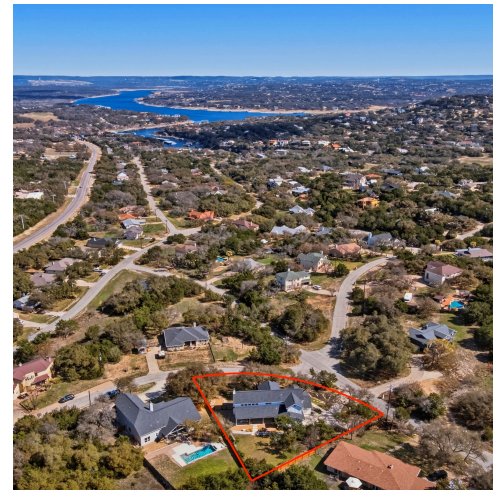

501 Alva Drive  
Briarcliff, TX 78669

See online or with your mobile device:  
<https://501alvadrive.mls.tours>

**Ana Swanson**

Broker Associate, Realtor

📞 512-663-5816

✉ ana@swanson-realty.com

🌐 swanson-realty.com/