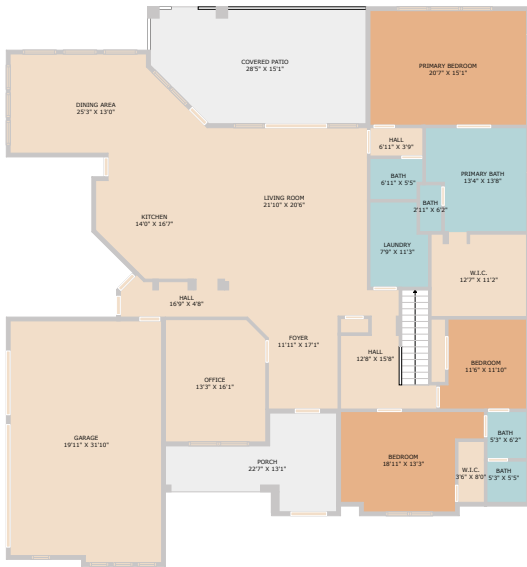

TWIST TOURS

TWIST TOURS

TWIST TOURS

© 2025 TBD. All rights reserved. This floor plan is an approximation of existing structures and features and is provided for convenience only with the permission of the seller. All measurements are approximate and not guaranteed to be exact or to scale. Buyer should measure using their own sources.