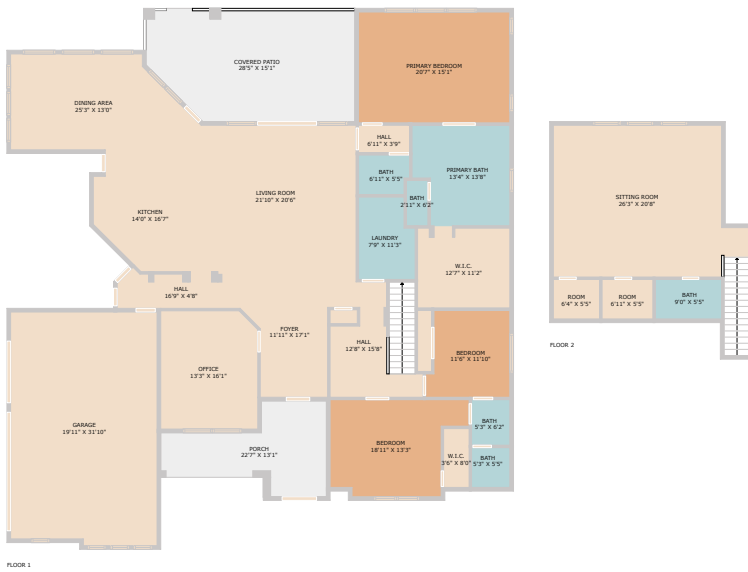

TWIST TOURS

© 2025 TBD. All rights reserved. This floor plan is an approximation of existing structures and features and is provided for convenience only with the permission of the seller. All measurements are approximate and not guaranteed to be exact or to scale. Buyer should measure using their own sources.