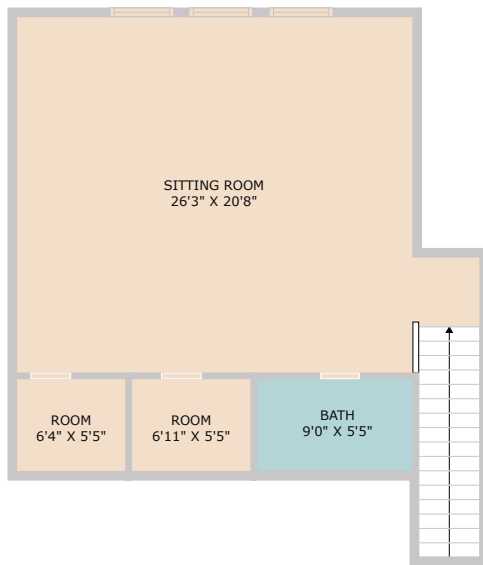

TWIST TOURS

TWIST TOURS