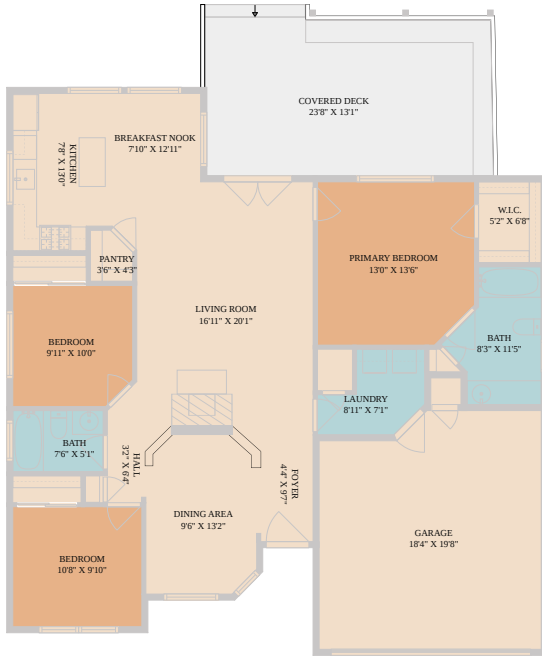

**TWIST
TOURS**

Kiel Schmidt

REALTOR®

📞 512-766-1159

✉️ kiel@bramlettpartners.com

© 2026 331 Enterprises, LLC. All rights reserved. This floor plan is an approximation of existing structures and features and is provided for convenience only with the permission of the seller. All measurements are approximate and not guaranteed to be exact or to scale. Buyer should confirm measurements using their own sources.