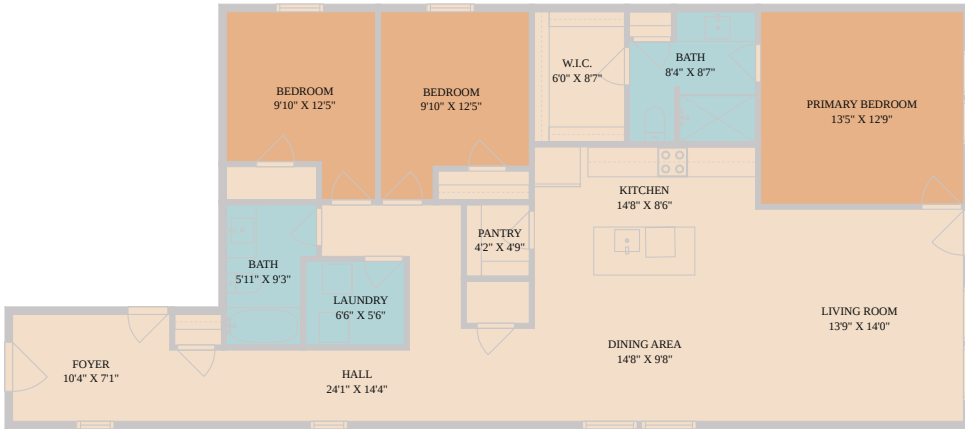

**TWIST
TOURS**

David Saniti

Central Texas Realtor, ABR + PSA Designations

📞 512-569-4906

✉ david@liveaustinnow.com

🌐 www.liveaustinnow.com/

© 2026 331 Enterprises, LLC. All rights reserved. This floor plan is an approximation of existing structures and features and is provided for convenience only with the permission of the seller. All measurements are approximate and not guaranteed to be exact or to scale. Buyer should confirm measurements using their own sources.