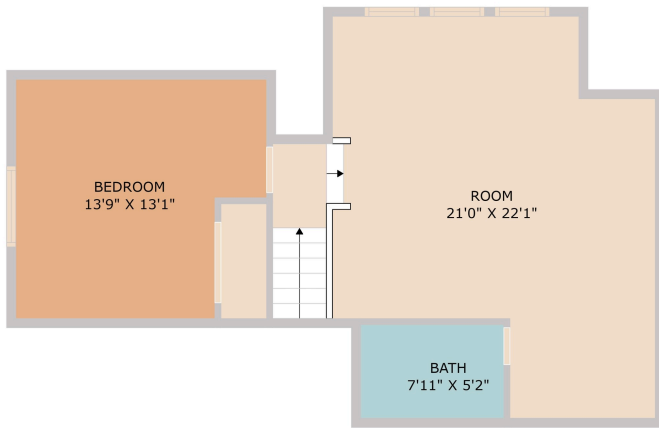

**TWIST
TOURS**