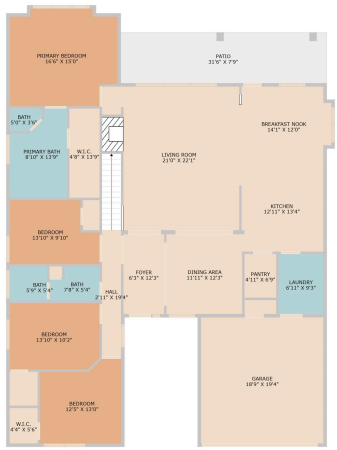

**TWIST
TOURS**