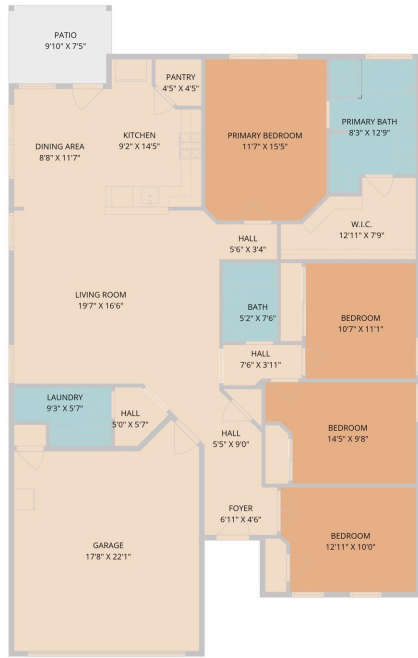

**TWIST
TOURS**

© 2026 331 Enterprises, LLC. All rights reserved. This floor plan is an approximation of existing structures and features and is provided for convenience only with the permission of the seller. All measurements are approximate and not guaranteed to be exact or to scale. Buyer should confirm measurements using their own sources.