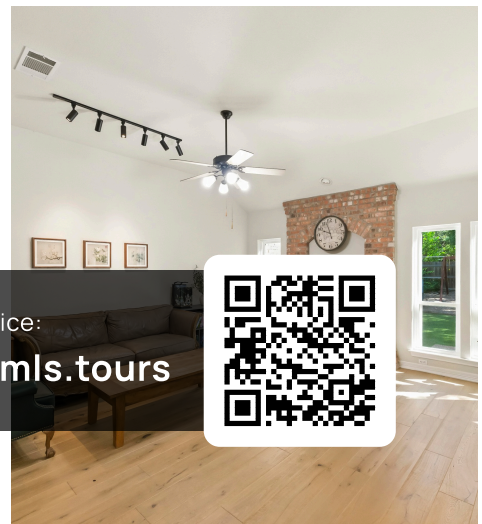

9281 Scenic Bluff Drive
Austin, TX 78733

See online or with your mobile device:
<https://9281scenicbluffdrive.mls.tours>

Jinglu Wang

Realtor

📞 512-653-0652

✉️ jinglu.ie@gmail.com