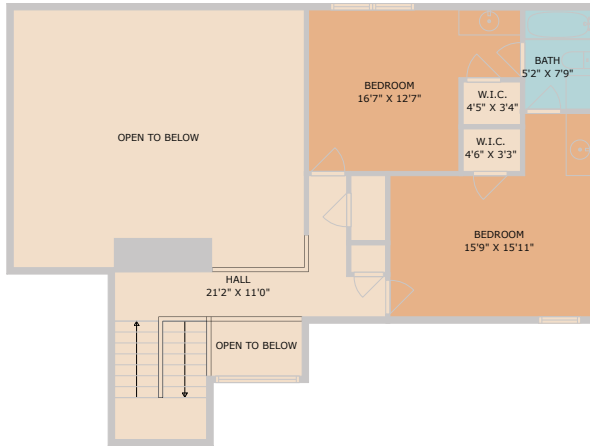

**TWIST
TOURS**