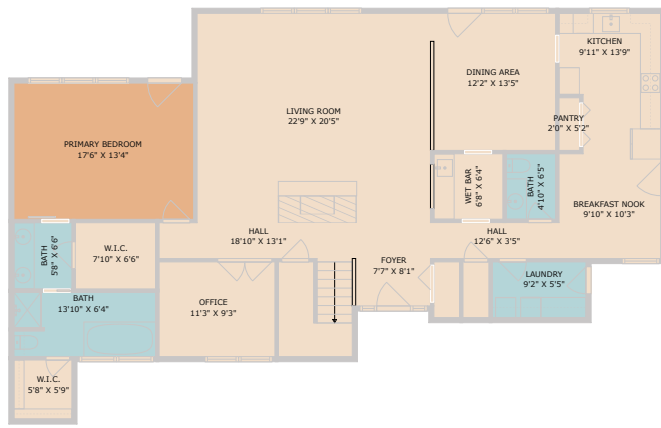

**TWIST
TOURS**