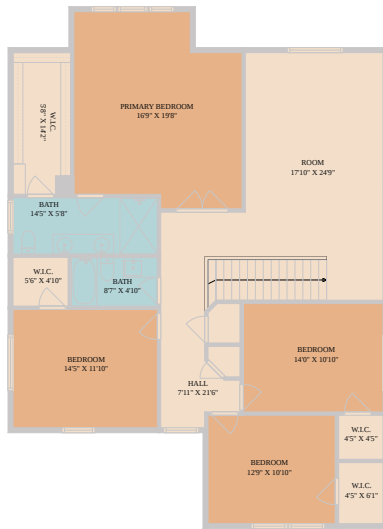

BASEMENT

**TWIST
TOURS**

**TWIST
TOURS**

**TWIST
TOURS**

© 2026 331 Enterprises, LLC. All rights reserved. This floor plan is an approximation of existing structures and features and is provided for convenience only with the permission of the seller. All measurements are approximate and not guaranteed to be exact or to scale. Buyer should confirm measurements using their own sources.