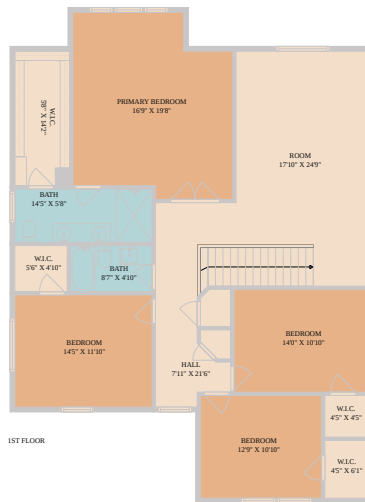

1ST FLOOR

**TWIST
TOURS**

**TWIST
TOURS**

**TWIST
TOURS**

© 2026 331 Enterprises, LLC. All rights reserved. This floor plan is an approximation of existing structures and features and is provided for convenience only with the permission of the seller. All measurements are approximate and not guaranteed to be exact or to scale. Buyer should confirm measurements using their own sources.