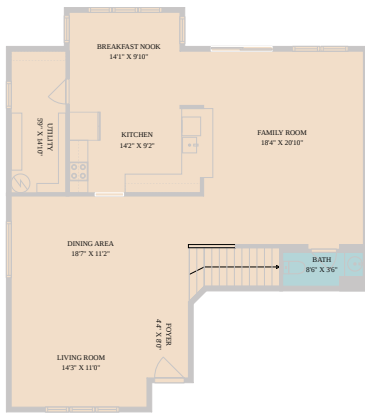

BASEMENT

**TWIST
TOURS**

**TWIST
TOURS**

**TWIST
TOURS**

© 2026 331 Enterprises, LLC. All rights reserved. This floor plan is an approximation of existing structures and features and is provided for convenience only with the permission of the seller. All measurements are approximate and not guaranteed to be exact or to scale. Buyer should confirm measurements using their own sources.