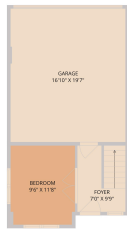

TWIST
TOURS

TWIST
TOURS

TWIST
TOURS

TWIST
TOURS

TWIST
TOURS

Hope Teel Colt

Team Leader

📞 903-641-3154

✉️ hopteel@gmail.com

🌐 <https://www.hopelivesaustin.com>

© 2026 331 Enterprises, LLC. All rights reserved. This floor plan is an approximation of existing structures and features and is provided for convenience only with the permission of the seller. All measurements are approximate and not guaranteed to be exact or to scale. Buyer should confirm measurements using their own sources.