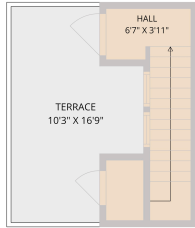

TWIST
TOURS