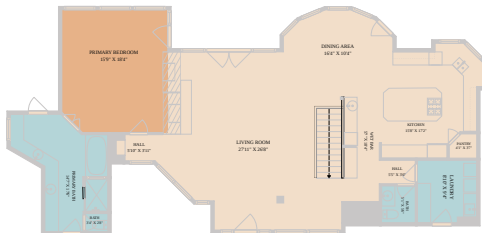

TWIST TOURS

2ND FLOOR