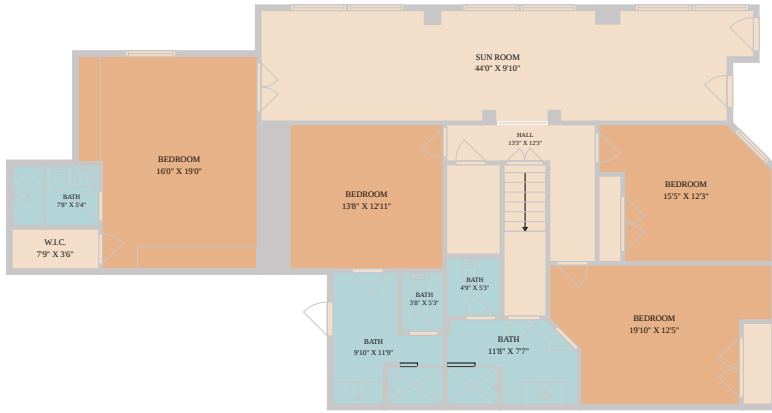

TWIST TOURS

TWIST TOURS

2ND FLOOR

1ST FLOOR

TWIST TOURS

© 2026 331 Enterprises, LLC. All rights reserved. This floor plan is an approximation of existing structures and features and is provided for convenience only with the permission of the seller. All measurements are approximate and not guaranteed to be exact or to scale. Buyer should confirm measurements using their own sources.