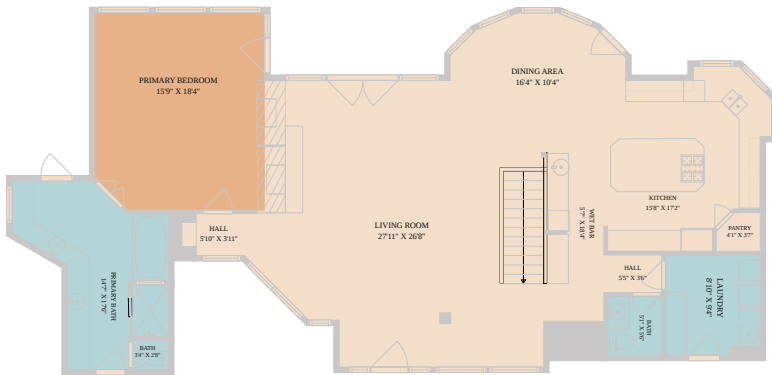

TWIST TOURS