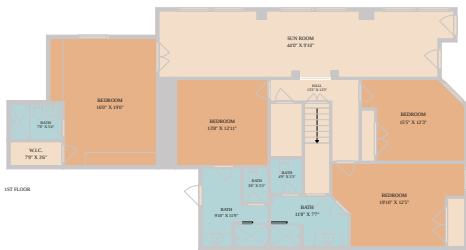

1ST FLOOR

TWIST TOURS