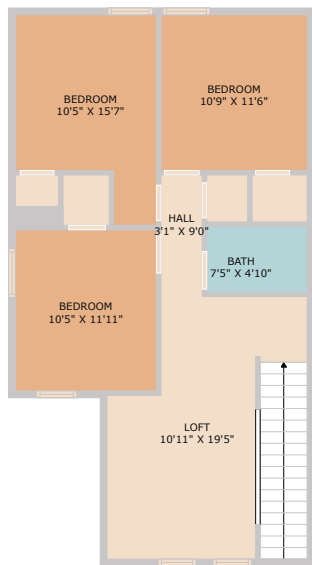

**TWIST
TOURS**