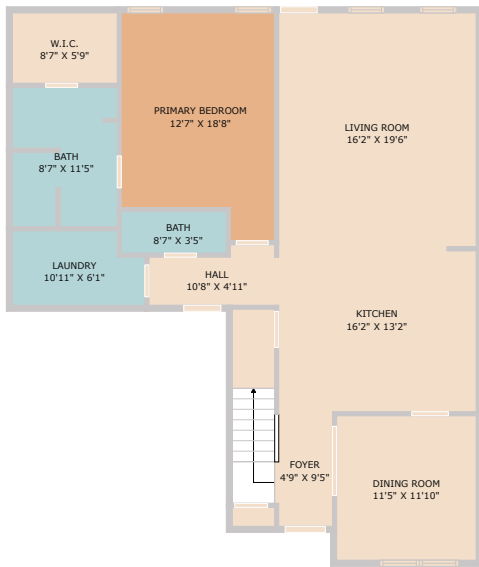

**TWIST
TOURS**

**TWIST
TOURS**

**TWIST
TOURS**

© 2025 TBD. All rights reserved. This floor plan is an approximation of existing structures and features and is provided for convenience only with the permission of the seller. All measurements are approximate and not guaranteed to be exact or to scale. Buyer should conduct measurements using their own sources.