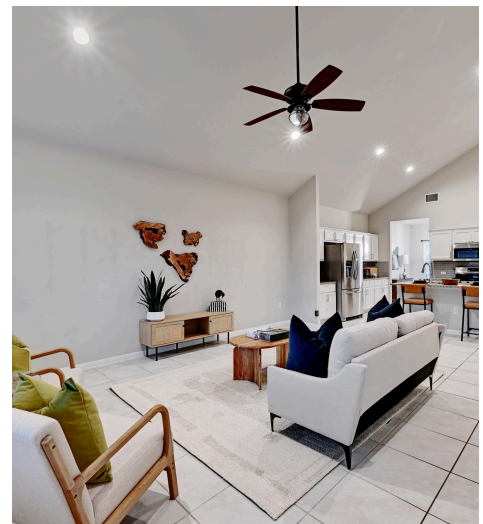

**TWIST
TOURS**

**TWIST
TOURS**

**TWIST
TOURS**

© 2025 TBD. All rights reserved. This floor plan is an approximation of existing structures and features and is provided for convenience only with the permission of the seller. All measurements are approximate and not guaranteed to be exact or to scale. Buyer should conduct measurements using their own sources.