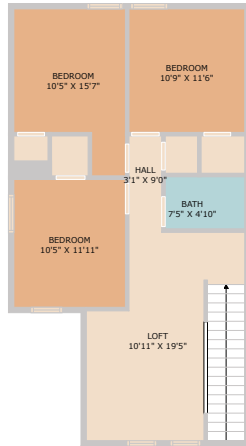

**TWIST
TOURS**