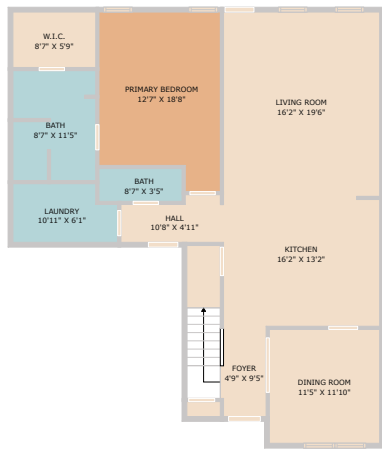

**TWIST
TOURS**