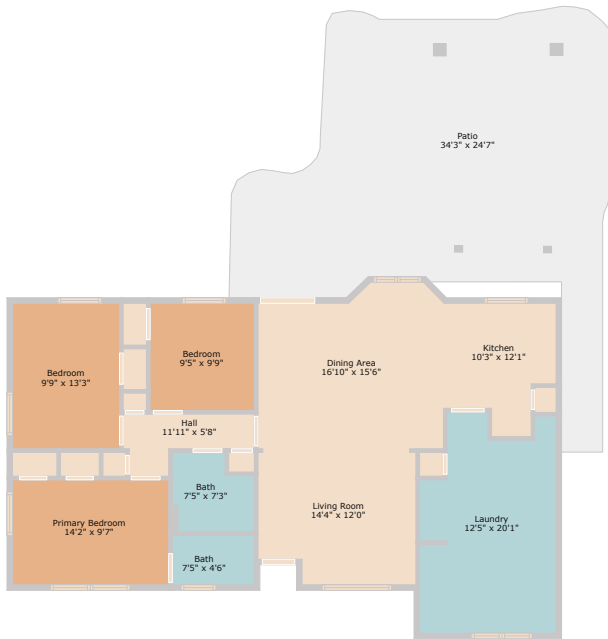

TWIST TOURS

© 2025 TBD. All rights reserved. This floor plan is an approximation of existing structures and features and is provided for convenience only with the permission of the seller. All measurements are approximate and not guaranteed to be exact or to scale. Buyer should confirm measurements using their own sources.