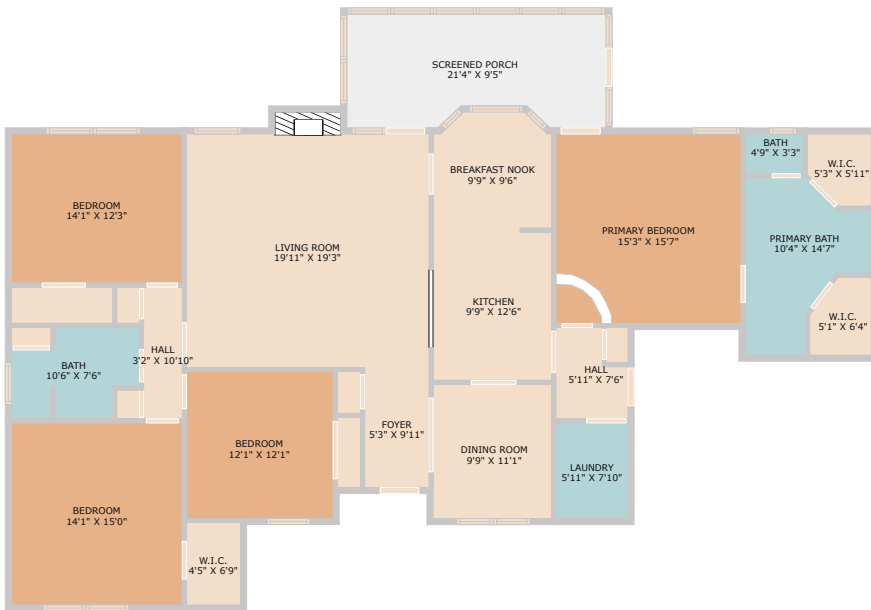

TWIST
TOURS

© 2025 TBD. All rights reserved. This floor plan is an approximation of existing structures and features and is provided for convenience only with the permission of the seller. All measurements are approximate and not guaranteed to be exact or to scale. Buyer should confirm measurements using their own sources.