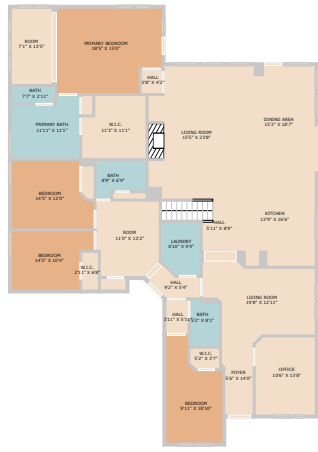

TWIST TOURS