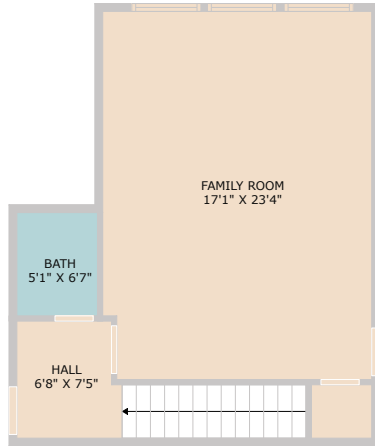

TWIST TOURS