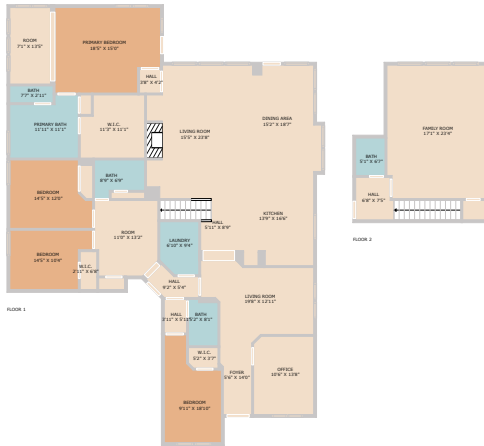

TWIST TOURS