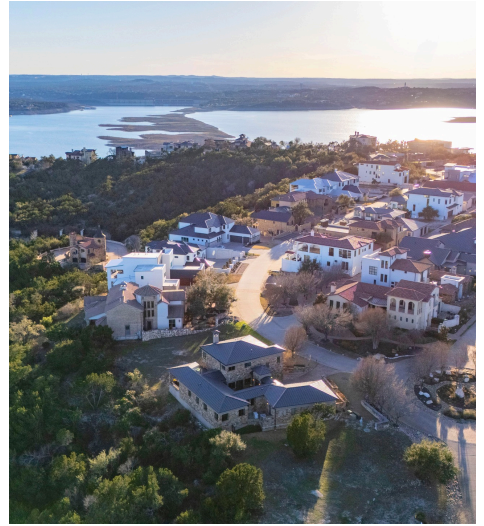

13017 Luna Montana Way South
Austin, TX 78732

See online or with your mobile device:

<https://13017lunamontanawaysouth.mls.tours>