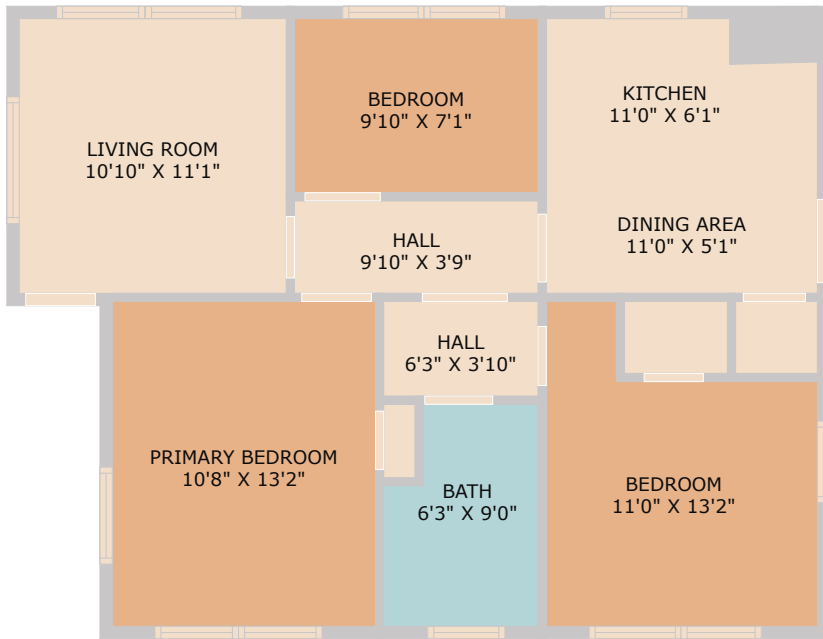

© 2025 TBD. All rights reserved. This floor plan is an approximation of existing structures and features and is provided for convenience only with the permission of the seller. All measurements are approximate and not guaranteed to be exact or to scale. Buyer should confirm measurements using their own sources.