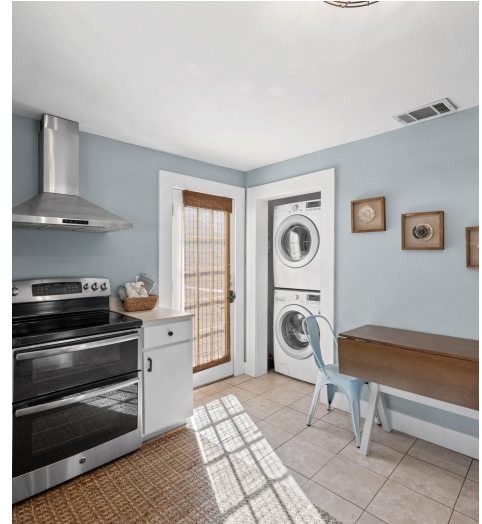

© 2025 TBD. All rights reserved. This floor plan is an approximation of existing structures and features and is provided for convenience only with the permission of the seller. All measurements are approximate and not guaranteed to be exact or to scale. Buyer should confirm measurements using their own sources.