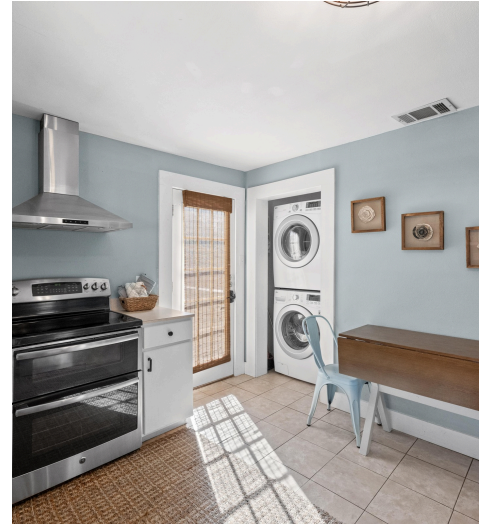

Kiersty Lombar - Keller Williams Realty

Expert Advice - Every Time

☎ 512-930-8722

✉ kiersty@bestofwilco.com

🌐 <http://www.bestofwilco.com>

© 2025 TBD. All rights reserved. This floor plan is an approximation of existing structures and features and is provided for convenience only with the permission of the seller. All measurements are approximate and not guaranteed to be exact or to scale. Buyer should confirm measurements using their own sources.