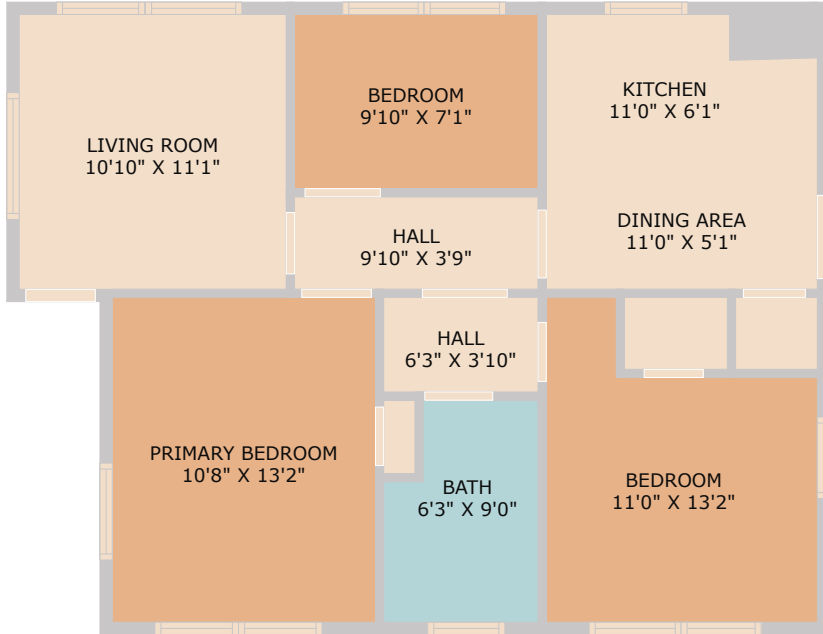

Kiersty Lombar - Keller Williams Realty

Expert Advice - Every Time

☎ 512-930-8722

✉ kiersty@bestofwilco.com

🌐 <http://www.bestofwilco.com>

© 2025 TBD. All rights reserved. This floor plan is an approximation of existing structures and features and is provided for convenience only with the permission of the seller. All measurements are approximate and not guaranteed to be exact or to scale. Buyer should confirm measurements using their own sources.