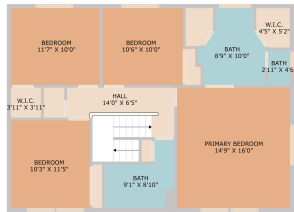

TWIST TOURS