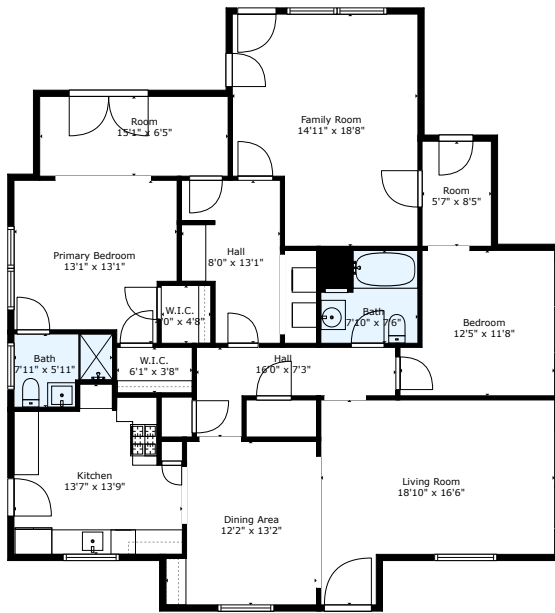

TOTAL: 1672 sq. ft
1st floor: 1672 sq. ft
EXCLUDED AREAS: WALLS: 92 sq. ft

© 2026 331 Enterprises, LLC. All rights reserved. This floor plan is an approximation of existing structures and features and is provided for convenience only with the permission of the seller. All measurements are approximate and not guaranteed to be exact or to scale. Buyer should confirm measurements using their own sources.