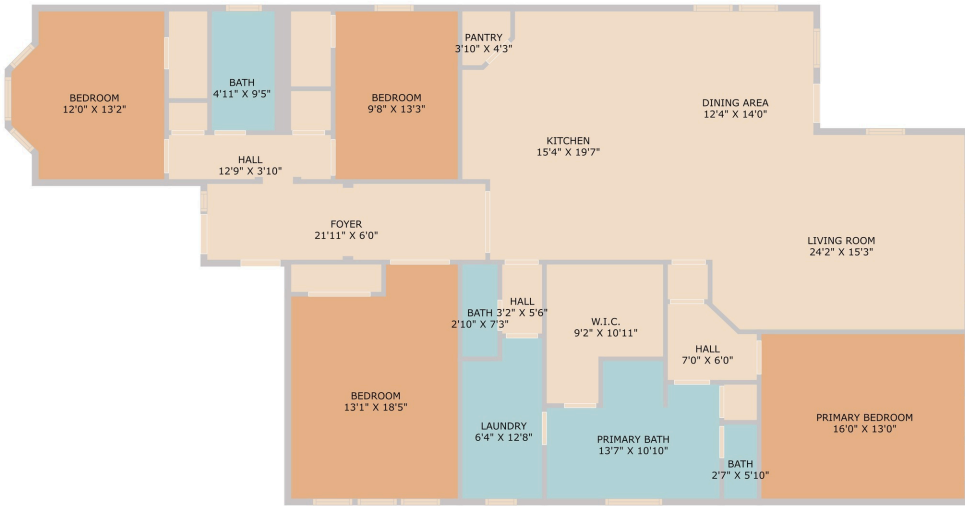

**TWIST
TOURS**