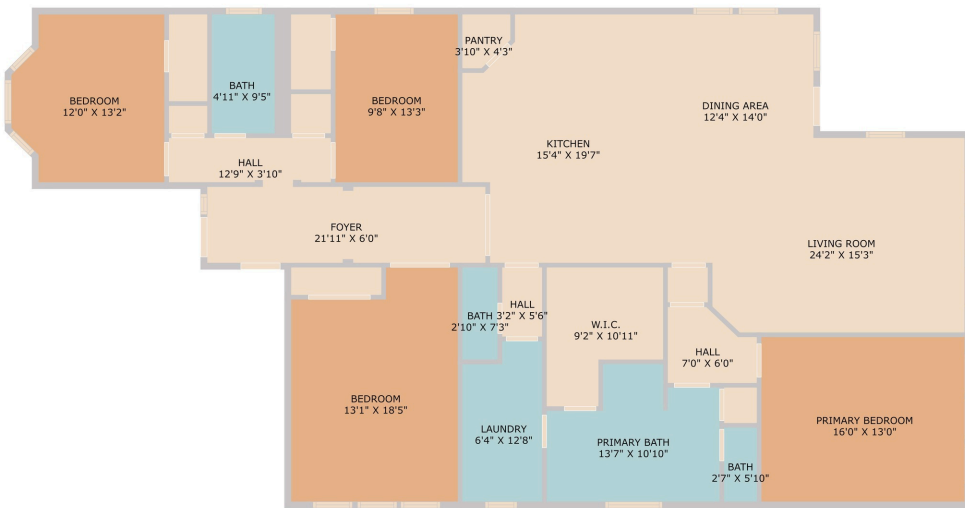

**TWIST
TOURS**

© 2026 331 Enterprises, LLC. All rights reserved. This floor plan is an approximation of existing structures and features and is provided for convenience only with the permission of the seller. All measurements are approximate and not guaranteed to be exact or to scale. Buyer should confirm measurements using their own sources.