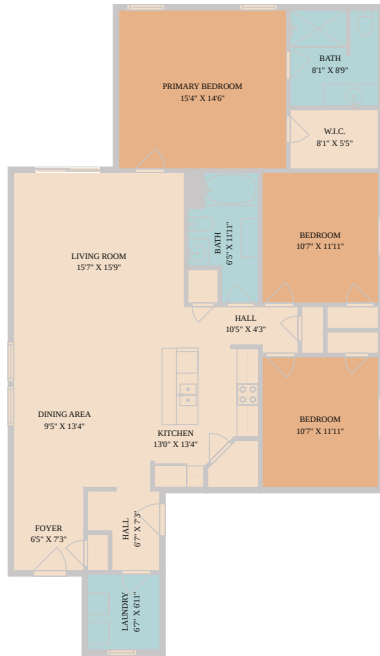

**TWIST
TOURS**

Elva Talley

Realtor

📞 512-608-3130

✉ etalley18@yahoo.com

🌐 erabrokers.com/

© 2026 331 Enterprises, LLC. All rights reserved. This floor plan is an approximation of existing structures and features and is provided for convenience only with the permission of the seller. All measurements are approximate and not guaranteed to be exact or to scale. Buyer should confirm measurements using their own sources.