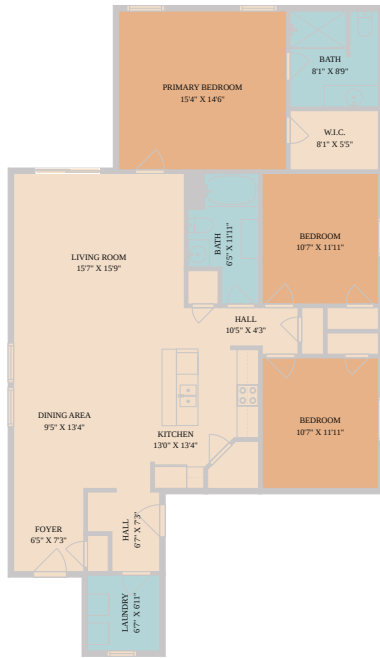

**TWIST
TOURS**

© 2026 331 Enterprises, LLC. All rights reserved. This floor plan is an approximation of existing structures and features and is provided for convenience only with the permission of the seller. All measurements are approximate and not guaranteed to be exact or to scale. Buyer should confirm measurements using their own sources.