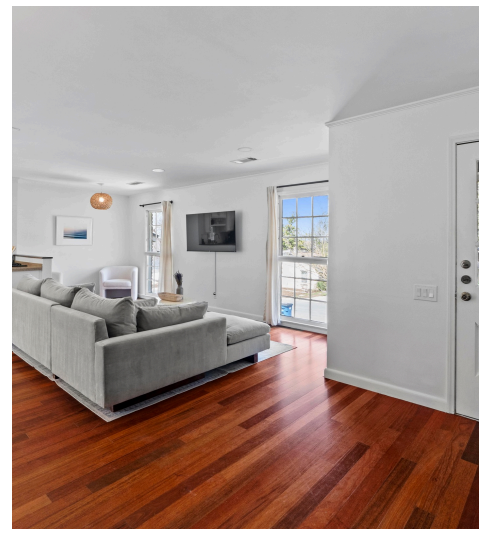

Merrell Anne Shearer

Associate Broker

📞 512-750-4118

✉️ merrellanne@emeraldhavenrealty.com

🌐 emeraldhavenrealty.com/

© 2025 TBD. All rights reserved. This floor plan is an approximation of existing structures and features and is provided for convenience only with the permission of the seller. All measurements are approximate and not guaranteed to be exact or to scale. Buyer should confirm measurements using their own sources.