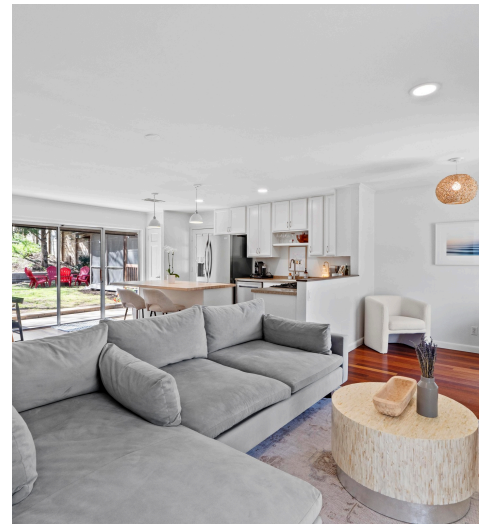

Merrell Anne Shearer

Associate Broker

📞 512-750-4118

✉️ merrellanne@emeraldhavenrealty.com

🌐 emeraldhavenrealty.com/

© 2025 TBD. All rights reserved. This floor plan is an approximation of existing structures and features and is provided for convenience only with the permission of the seller. All measurements are approximate and not guaranteed to be exact or to scale. Buyer should confirm measurements using their own sources.