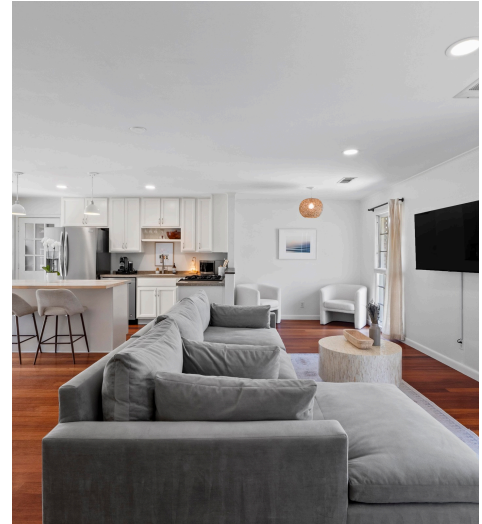

Merrell Anne Shearer

Associate Broker

📞 512-750-4118

✉️ merrellanne@emeraldhavenrealty.com

🌐 emeraldhavenrealty.com/

© 2025 TBD. All rights reserved. This floor plan is an approximation of existing structures and features and is provided for convenience only with the permission of the seller. All measurements are approximate and not guaranteed to be exact or to scale. Buyer should confirm measurements using their own sources.