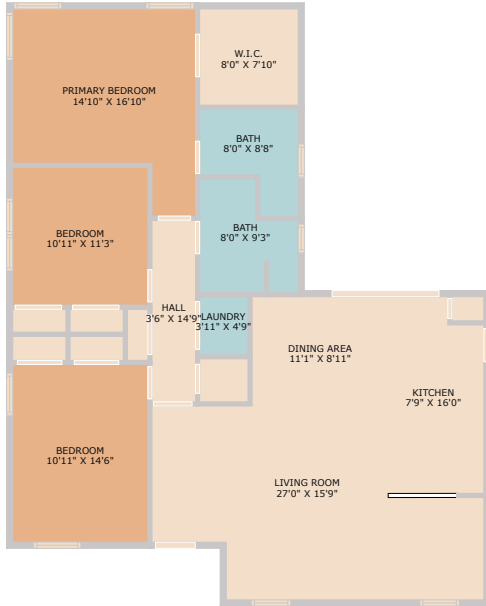

TOTAL: 1408 sq. ft
FLOOR 1: 1408 sq. ft