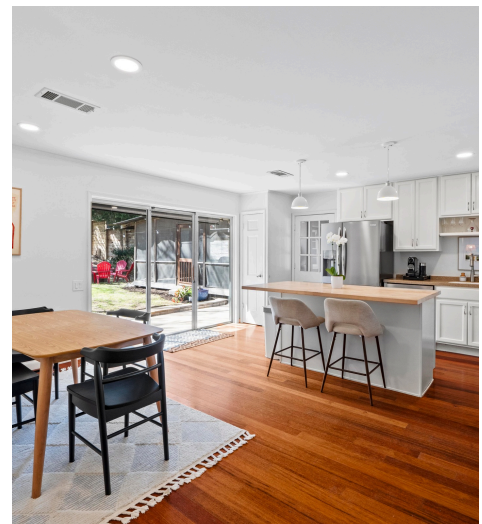

TOTAL: 1408 sq. ft
FLOOR 1: 1408 sq. ft

© 2025 TBD. All rights reserved. This floor plan is an approximation of existing structures and features and is provided for convenience only with the permission of the seller. All measurements are approximate and not guaranteed to be exact or to scale. Buyer should confirm measurements using their own sources.