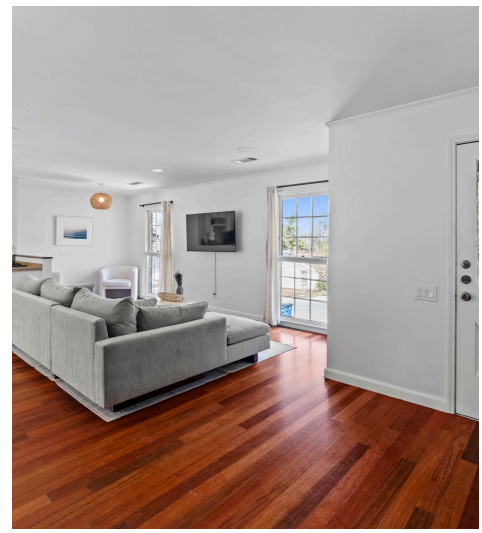

TOTAL: 1408 sq. ft
FLOOR 1: 1408 sq. ft

© 2025 TBD. All rights reserved. This floor plan is an approximation of existing structures and features and is provided for convenience only with the permission of the seller. All measurements are approximate and not guaranteed to be exact or to scale. Buyer should confirm measurements using their own sources.