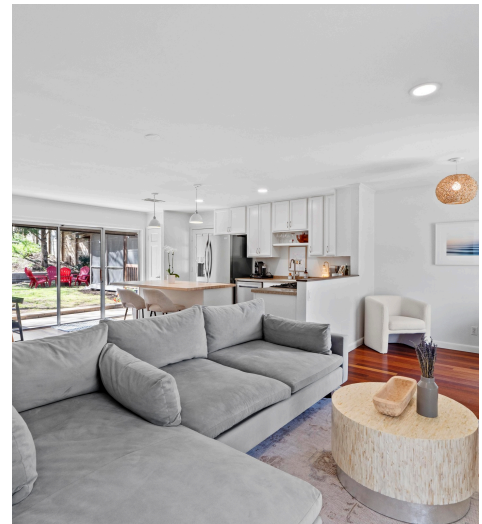

TOTAL: 1408 sq. ft
FLOOR 1: 1408 sq. ft

© 2025 TBD. All rights reserved. This floor plan is an approximation of existing structures and features and is provided for convenience only with the permission of the seller. All measurements are approximate and not guaranteed to be exact or to scale. Buyer should confirm measurements using their own sources.