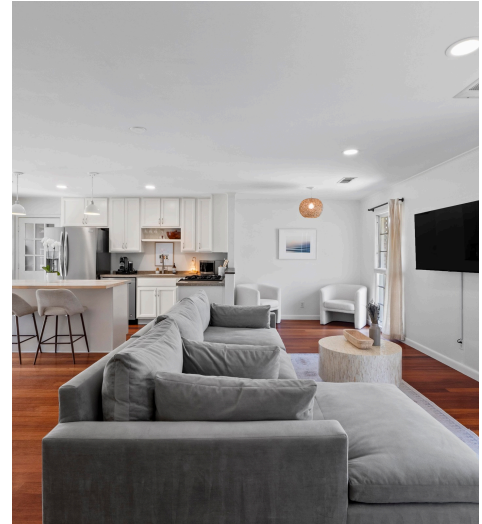

TOTAL: 1408 sq. ft
FLOOR 1: 1408 sq. ft

© 2025 TBD. All rights reserved. This floor plan is an approximation of existing structures and features and is provided for convenience only with the permission of the seller. All measurements are approximate and not guaranteed to be exact or to scale. Buyer should confirm measurements using their own sources.