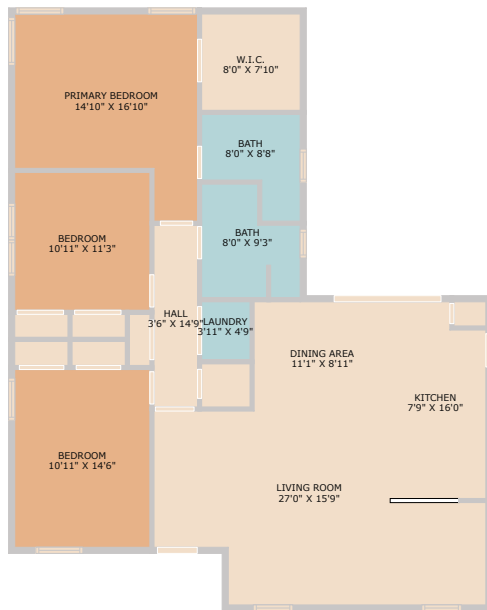

TOTAL: 1408 sq. ft
FLOOR 1: 1408 sq. ft

© 2025 TBD. All rights reserved. This floor plan is an approximation of existing structures and features and is provided for convenience only with the permission of the seller. All measurements are approximate and not guaranteed to be exact or to scale. Buyer should confirm measurements using their own sources.