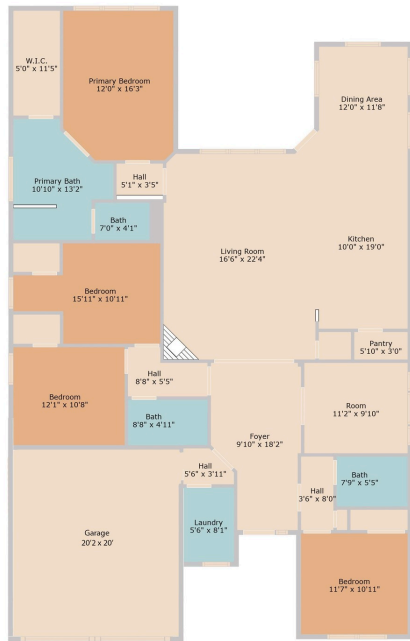

1005 Partida Trail  
Leander, TX 78641

See online or with your mobile device:  
<https://1005partidatrail.mls.tours>

Floor Plan Created By Cubicasa App. Measurements Deemed Highly Reliable But Not Guaranteed.

© 2025 TBD. All rights reserved. This floor plan is an approximation of existing structures and features and is provided for convenience only with the permission of the seller. All measurements are approximate and not guaranteed to be exact or to scale. Buyer should confirm measurements using their own sources.